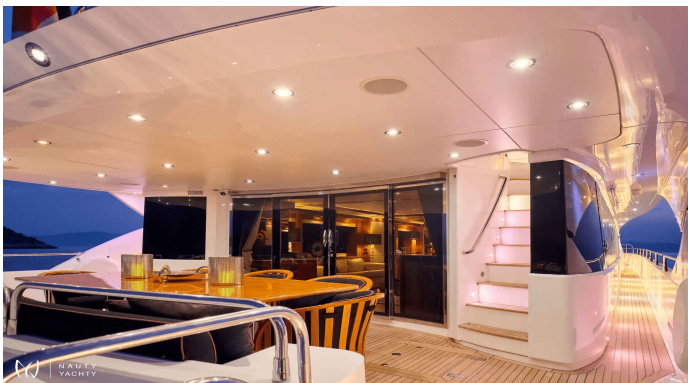

WHITE PEARL I PHOTO GALLERY

More Photos and Video

[CLICK HERE](#)