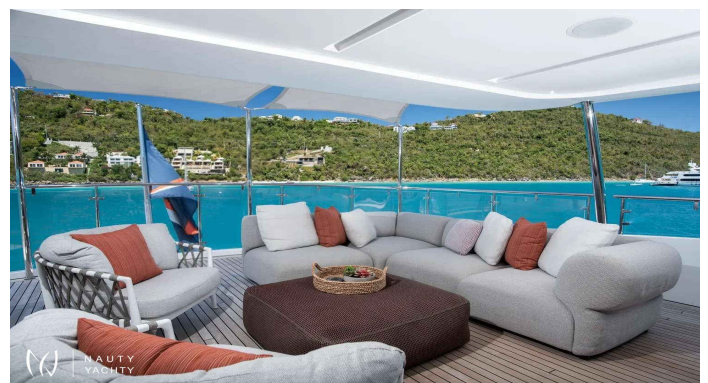

WABASH PHOTO GALLERY

More Photos and Video

[CLICK HERE](#)