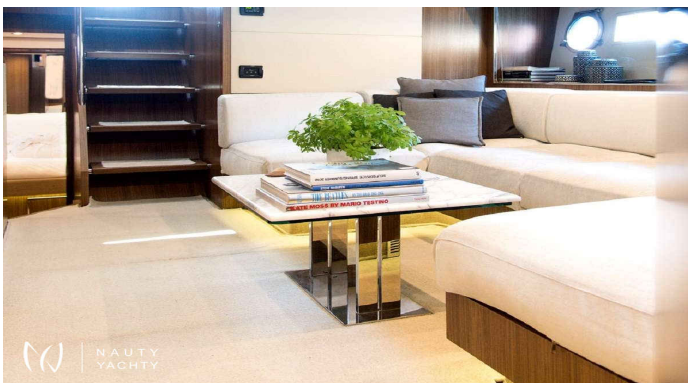

W PHOTO GALLERY

More Photos and Video

[CLICK HERE](#)