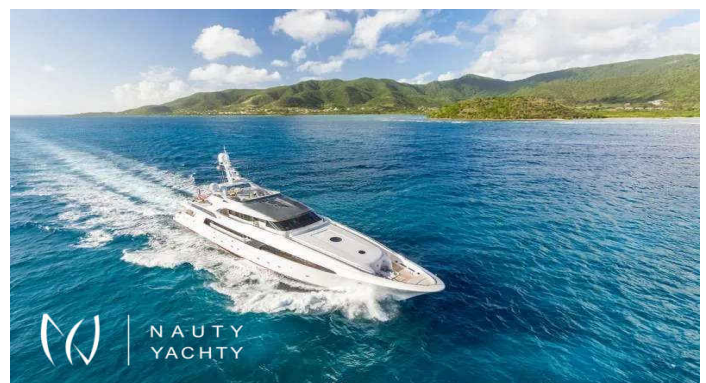

USHER PHOTO GALLERY

More Photos and Video

[CLICK HERE](#)