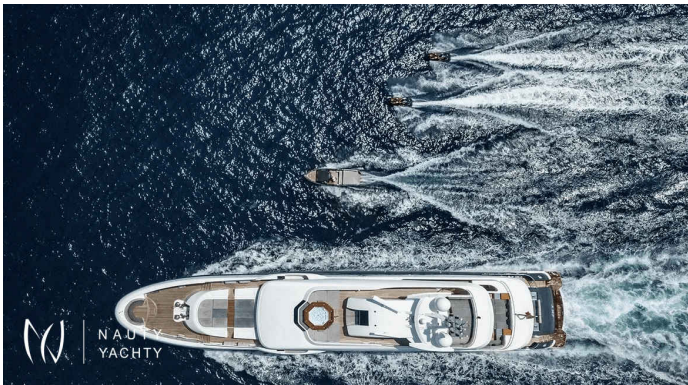

TOTEM PHOTO GALLERY

More Photos and Video

[CLICK HERE](#)