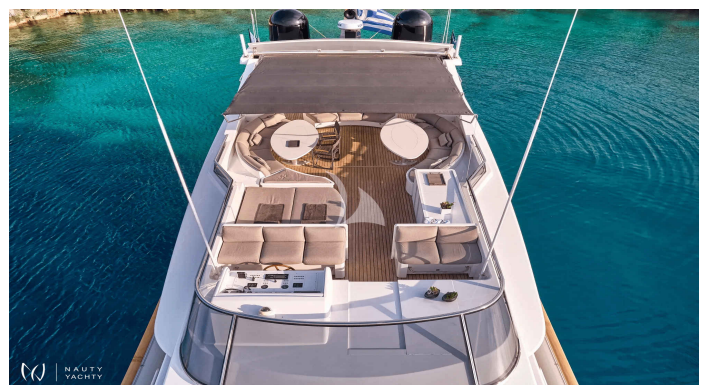

TIGRA PHOTO GALLERY

More Photos and Video

[CLICK HERE](#)