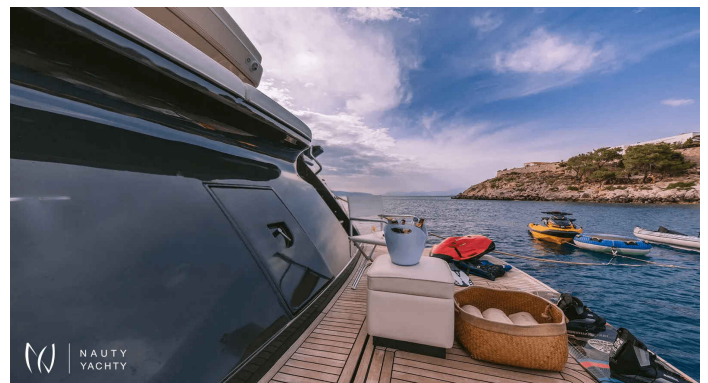

THIS IS MINE PHOTO GALLERY

More Photos and Video

[CLICK HERE](#)