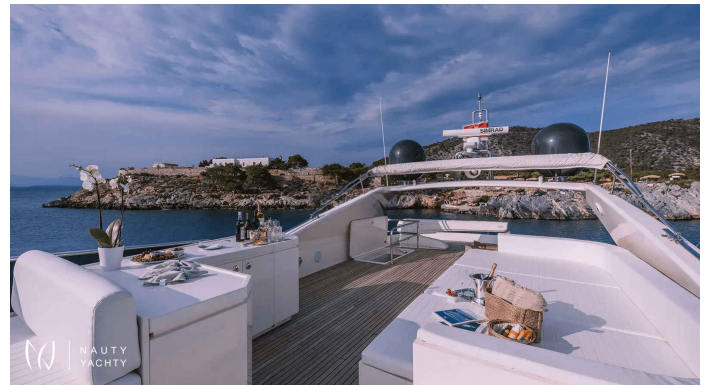

THIS IS MINE PHOTO GALLERY

More Photos and Video

[CLICK HERE](#)