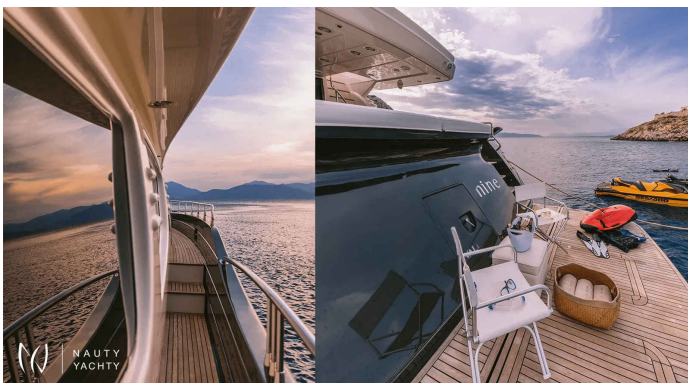

THIS IS MINE PHOTO GALLERY

More Photos and Video

[CLICK HERE](#)