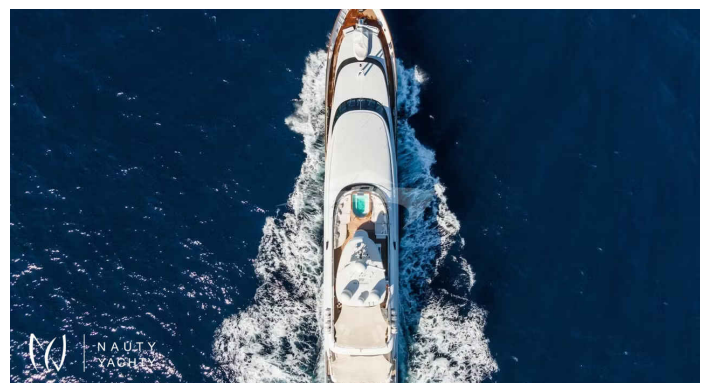

THE WELLESLEY PHOTO GALLERY

More Photos and Video

[CLICK HERE](#)