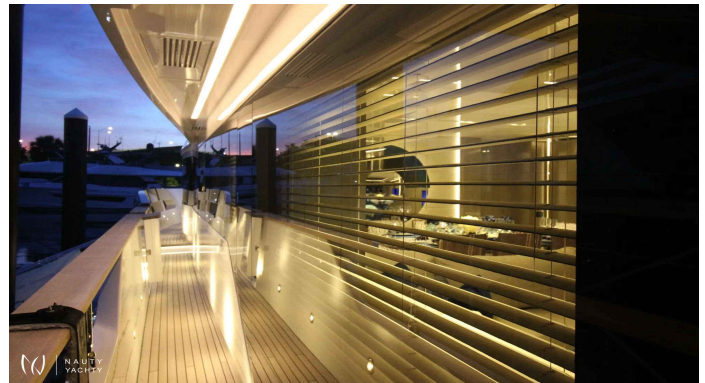

THE PEDDLER PHOTO GALLERY

More Photos and Video

[CLICK HERE](#)