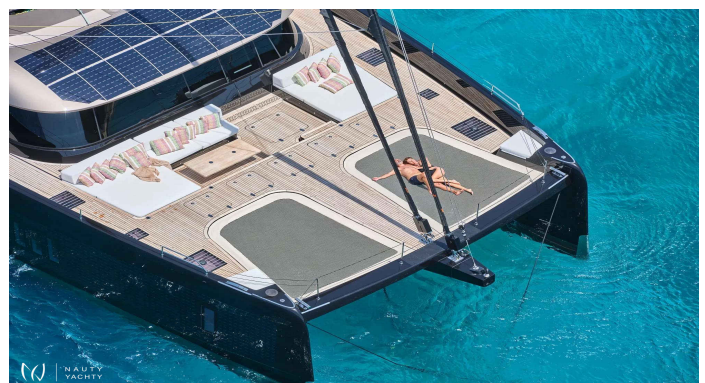

THE IDLER PHOTO GALLERY

More Photos and Video

[CLICK HERE](#)