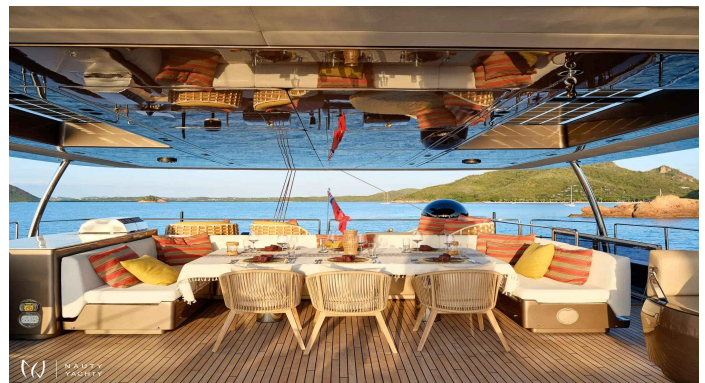

THE IDLER PHOTO GALLERY

More Photos and Video

[CLICK HERE](#)