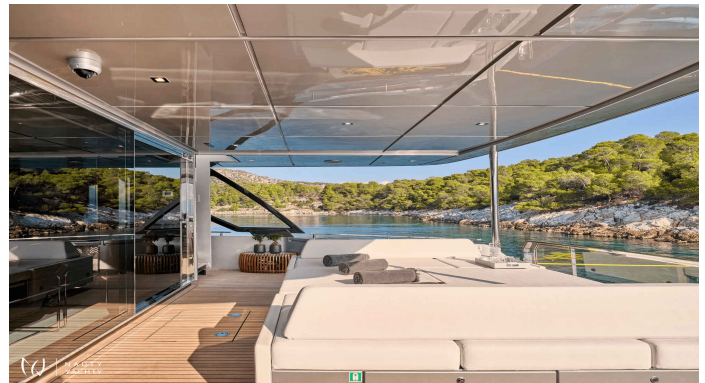

SYLIA PHOTO GALLERY

More Photos and Video

[CLICK HERE](#)