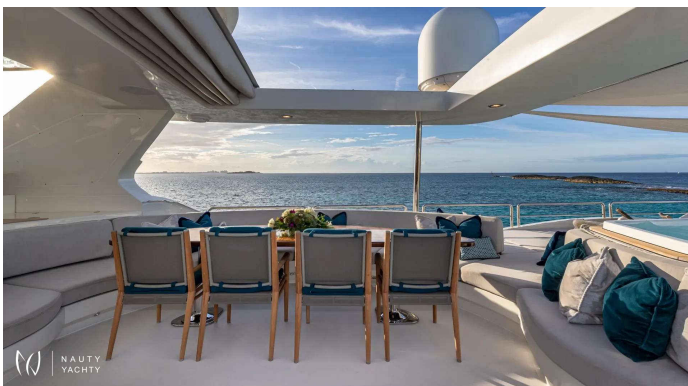

SWEET EMOCEAN PHOTO GALLERY

More Photos and Video

[CLICK HERE](#)