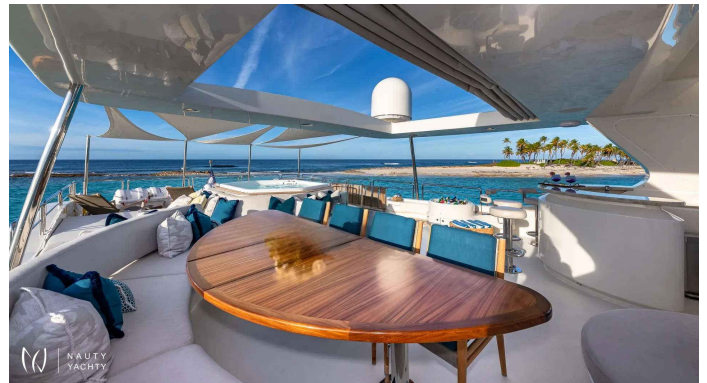

SWEET EMOCEAN PHOTO GALLERY

More Photos and Video

[CLICK HERE](#)