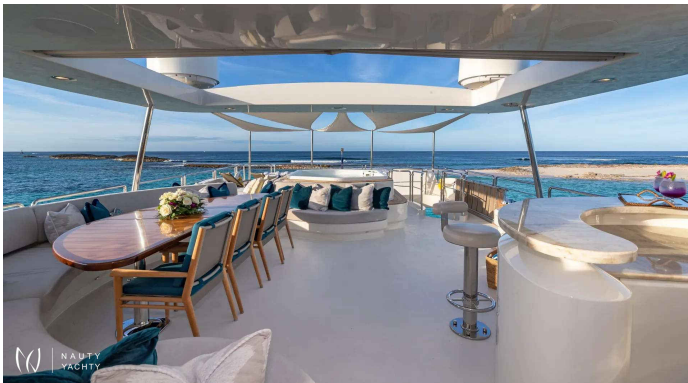

SWEET EMOCEAN PHOTO GALLERY

More Photos and Video

[CLICK HERE](#)