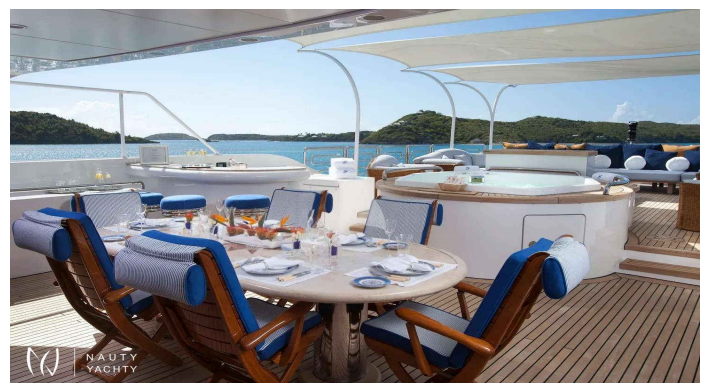

STARFIRE PHOTO GALLERY

More Photos and Video

[CLICK HERE](#)