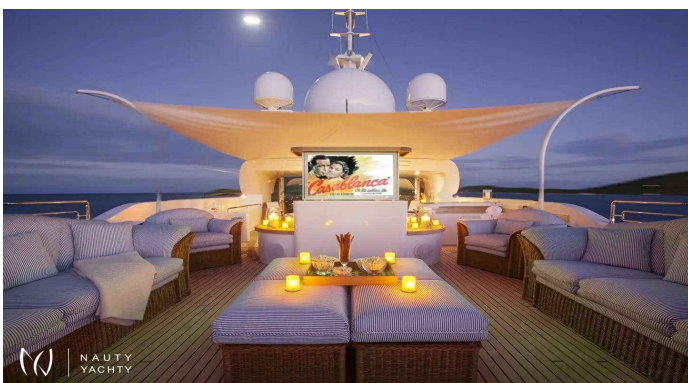

STARFIRE PHOTO GALLERY

More Photos and Video

[CLICK HERE](#)