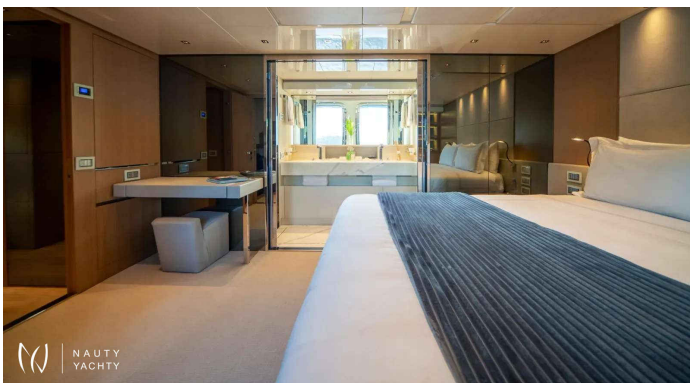

SQUALO PHOTO GALLERY

More Photos and Video

[CLICK HERE](#)