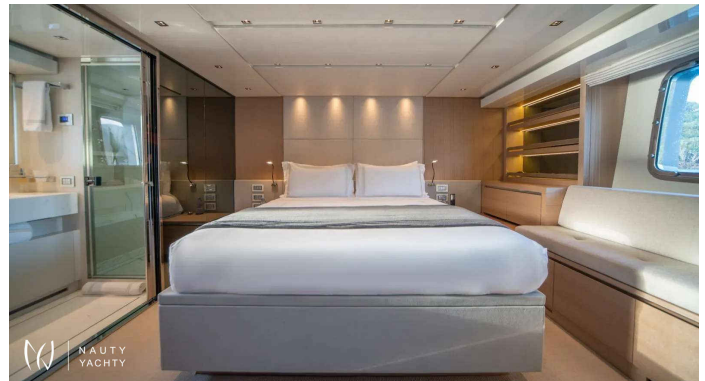

SQUALO PHOTO GALLERY

More Photos and Video

[CLICK HERE](#)