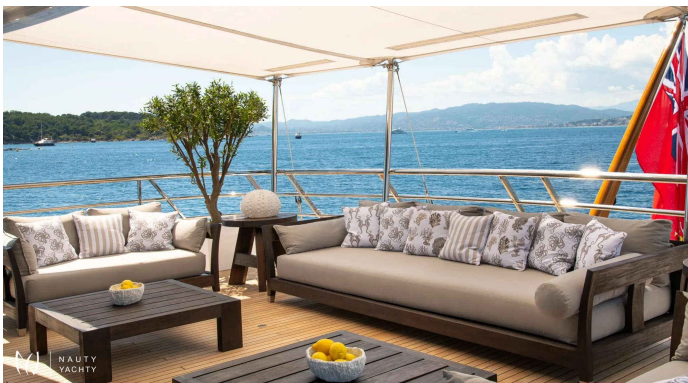

SPIRIT PHOTO GALLERY

More Photos and Video

[CLICK HERE](#)