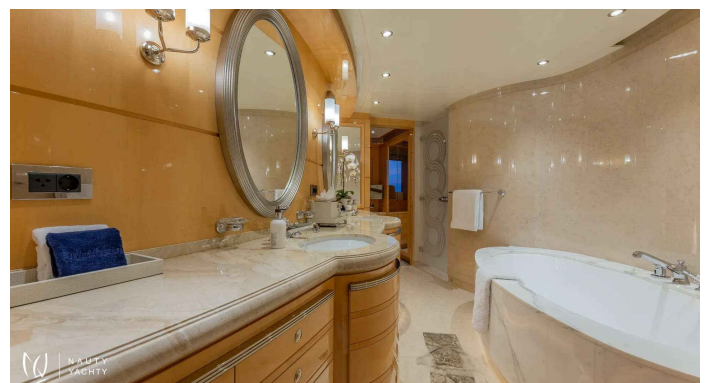

SOUTH PHOTO GALLERY

More Photos and Video

[CLICK HERE](#)