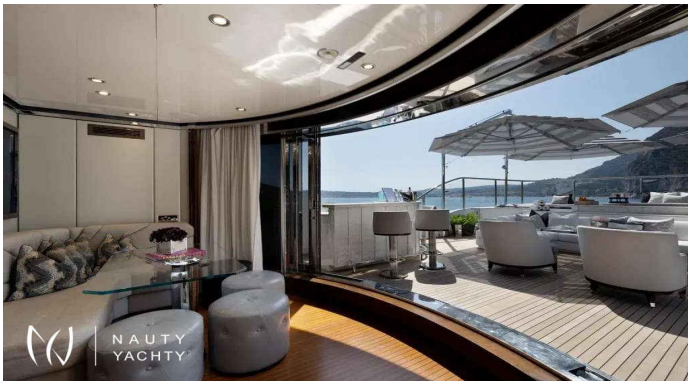

SOUNDWAVE PHOTO GALLERY

More Photos and Video

[CLICK HERE](#)