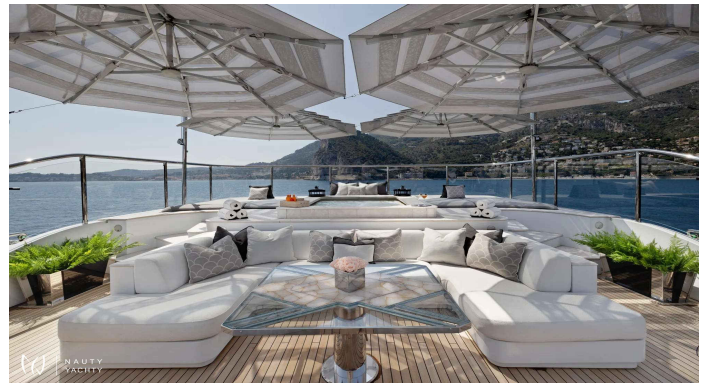

SOUNDWAVE PHOTO GALLERY

More Photos and Video

[CLICK HERE](#)