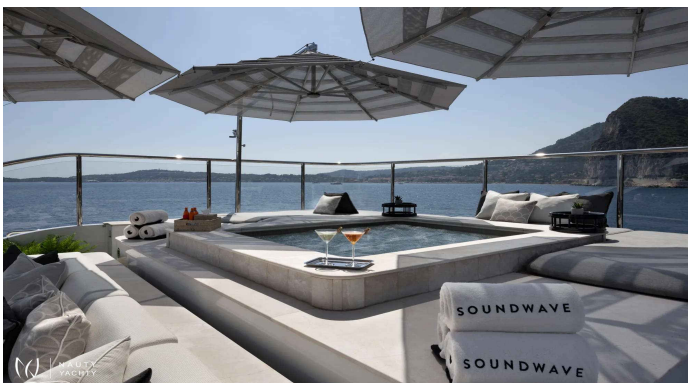

SOUNDWAVE PHOTO GALLERY

More Photos and Video

[CLICK HERE](#)