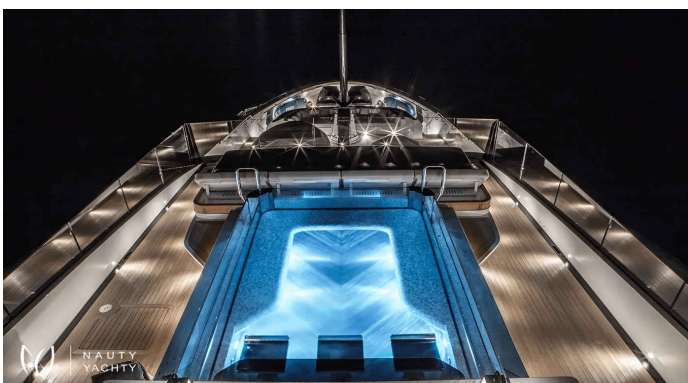

SEVERIN*S PHOTO GALLERY

More Photos and Video

[CLICK HERE](#)