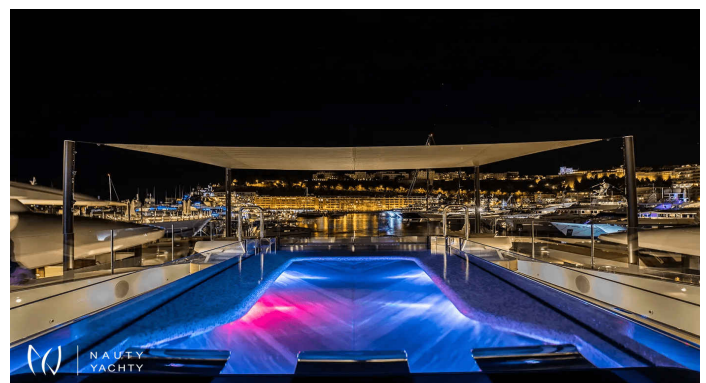

SEVERIN*S PHOTO GALLERY

More Photos and Video

[CLICK HERE](#)