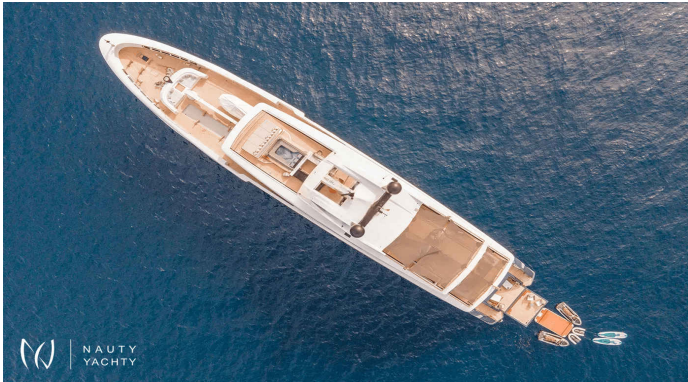

SEVERIN*S PHOTO GALLERY

More Photos and Video

[CLICK HERE](#)