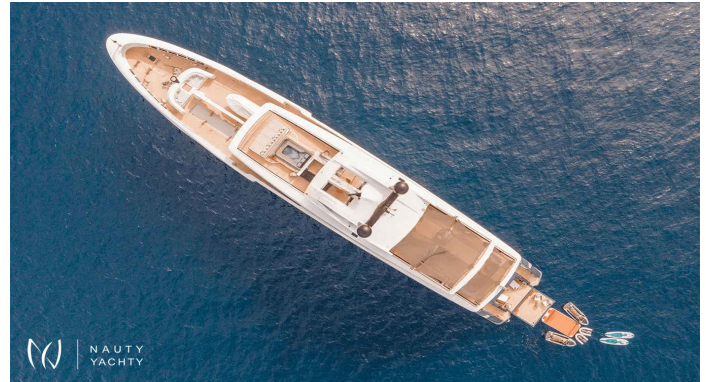

SEVERIN*S PHOTO GALLERY

More Photos and Video

[CLICK HERE](#)