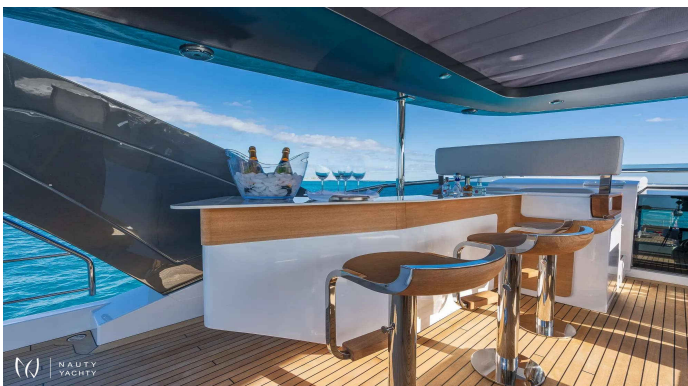

SEA OWL PHOTO GALLERY

More Photos and Video

[CLICK HERE](#)