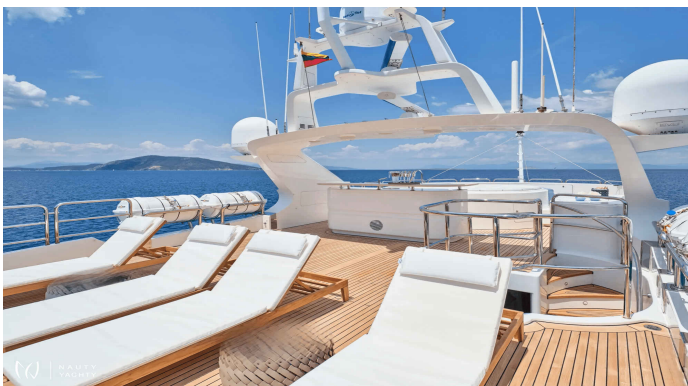

RIVA I PHOTO GALLERY

More Photos and Video

[CLICK HERE](#)