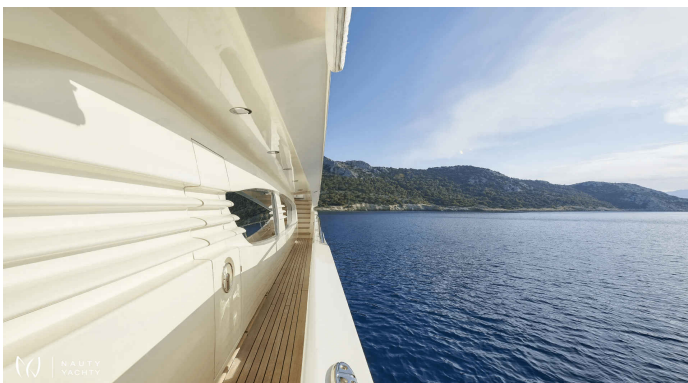

RINI PHOTO GALLERY

More Photos and Video

[CLICK HERE](#)