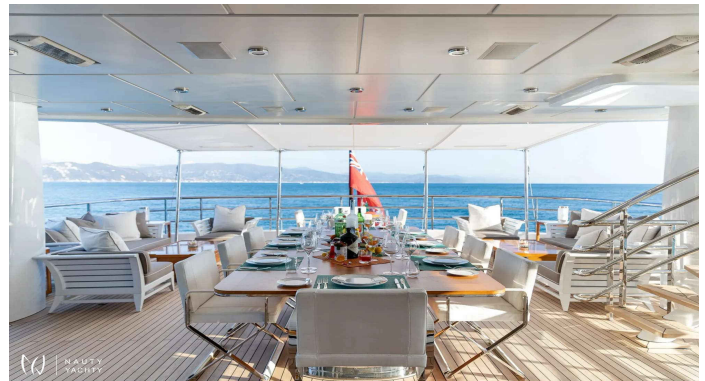

REVELRY PHOTO GALLERY

More Photos and Video

[CLICK HERE](#)