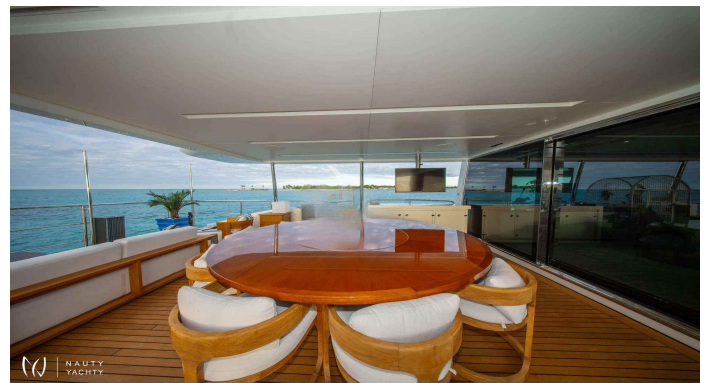

REHAB PHOTO GALLERY

More Photos and Video

[CLICK HERE](#)