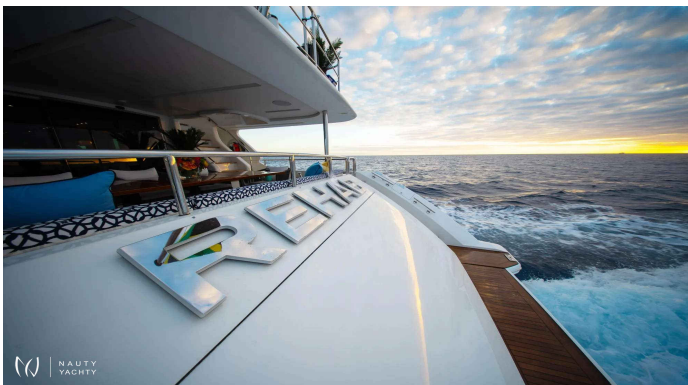

REHAB PHOTO GALLERY

More Photos and Video

[CLICK HERE](#)