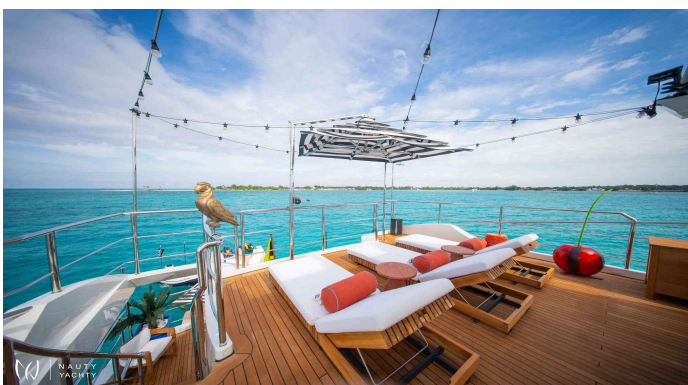

REHAB PHOTO GALLERY

More Photos and Video

[CLICK HERE](#)