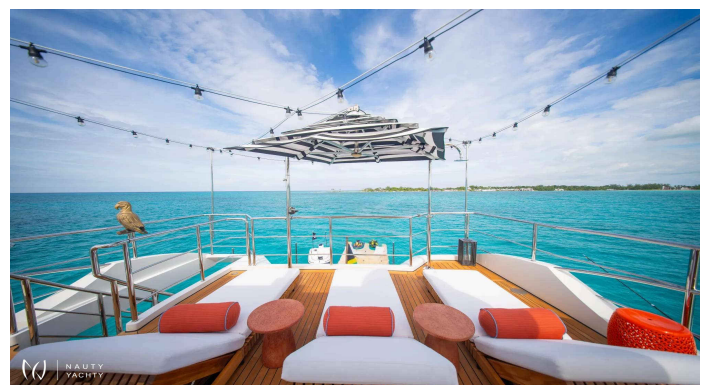

REHAB PHOTO GALLERY

More Photos and Video

[CLICK HERE](#)