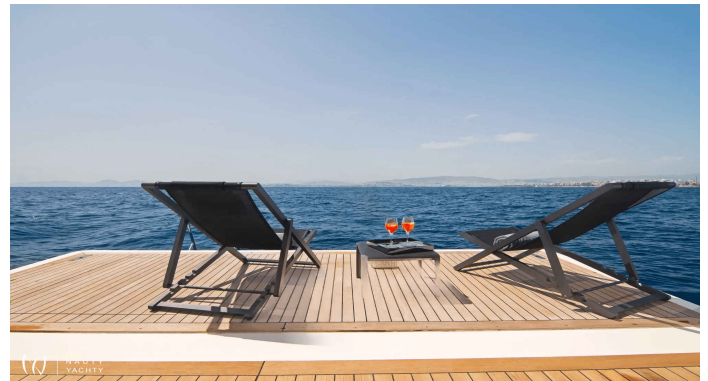

REGINA K PHOTO GALLERY

More Photos and Video

[CLICK HERE](#)