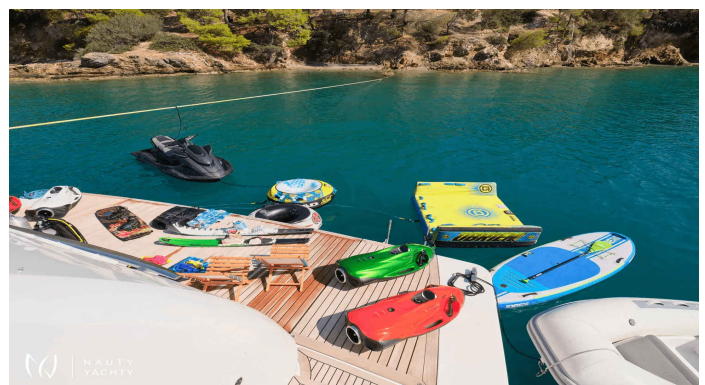

RARE DIAMOND PHOTO GALLERY

More Photos and Video

[CLICK HERE](#)