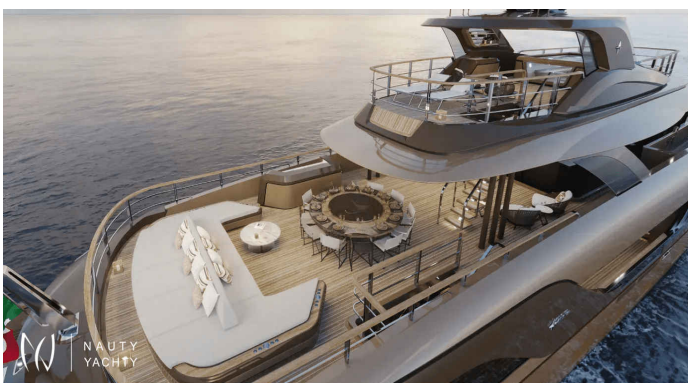

RAJA PHOTO GALLERY

More Photos and Video

[CLICK HERE](#)