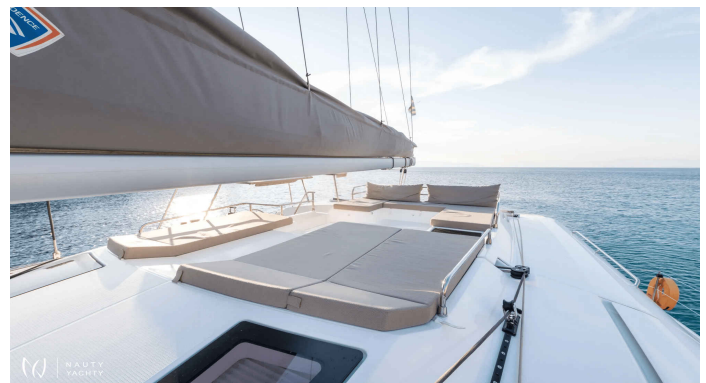

PI 2 PHOTO GALLERY

More Photos and Video

[CLICK HERE](#)