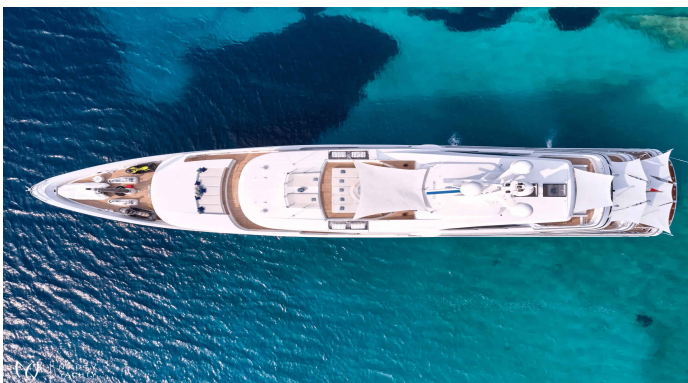

O'EVA PHOTO GALLERY

More Photos and Video

[CLICK HERE](#)