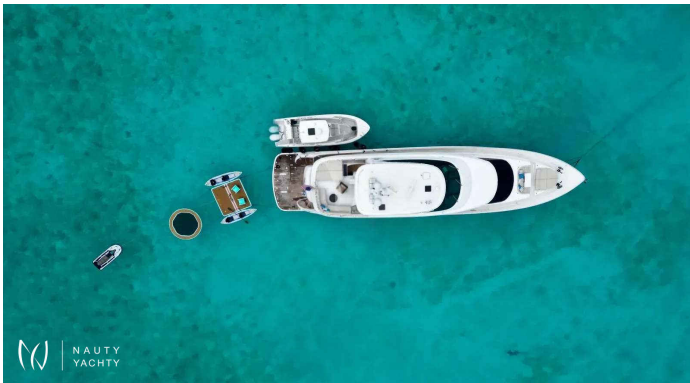

NAYA MARYN PHOTO GALLERY

More Photos and Video

[CLICK HERE](#)