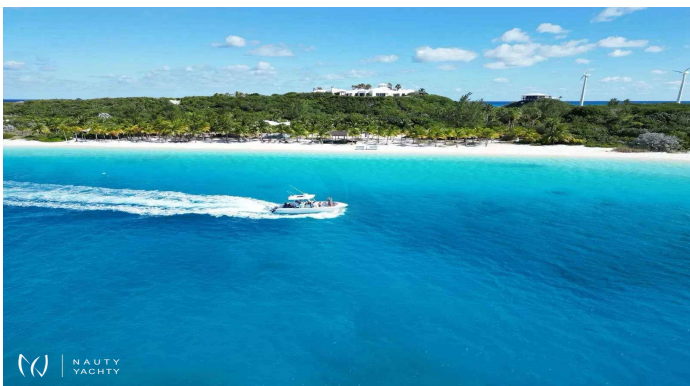

NAYA MARYN PHOTO GALLERY

More Photos and Video

[CLICK HERE](#)