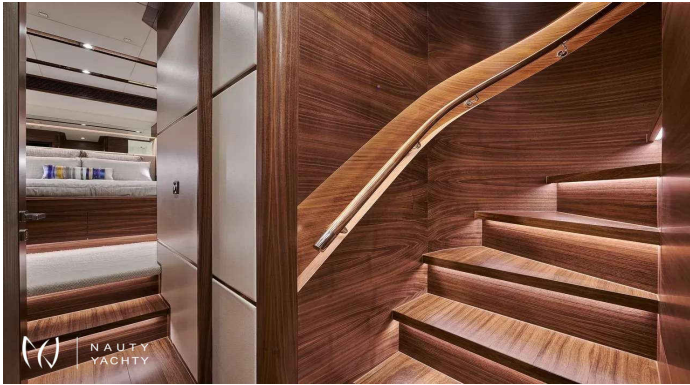

NAYA MARYN PHOTO GALLERY

More Photos and Video

[CLICK HERE](#)