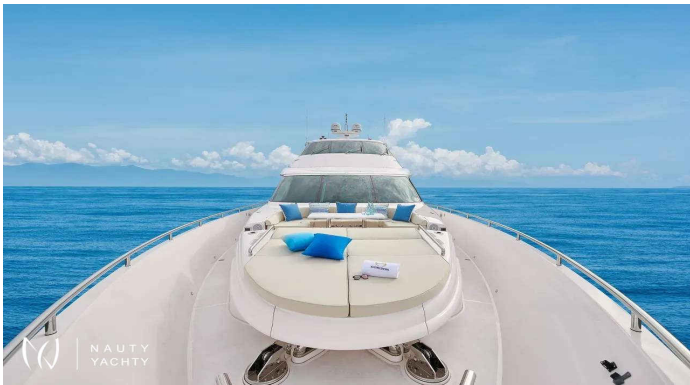

NAYA MARYN PHOTO GALLERY

More Photos and Video

[CLICK HERE](#)