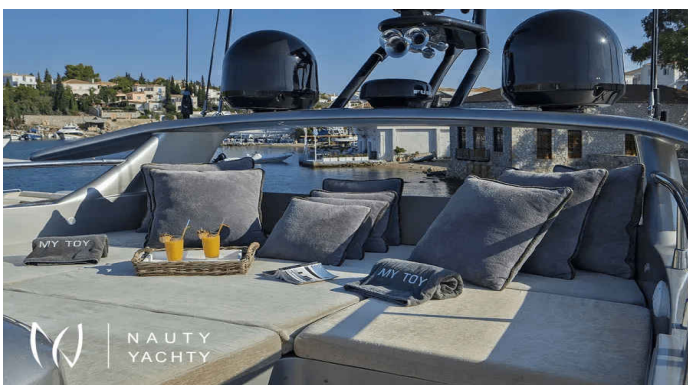

MY TOY PHOTO GALLERY

More Photos and Video

[CLICK HERE](#)