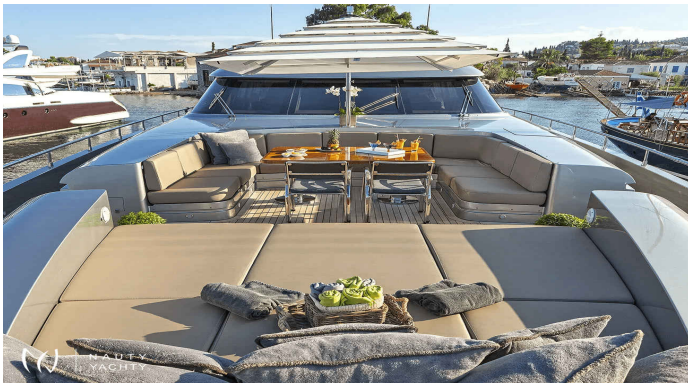

MY TOY PHOTO GALLERY

More Photos and Video

[CLICK HERE](#)