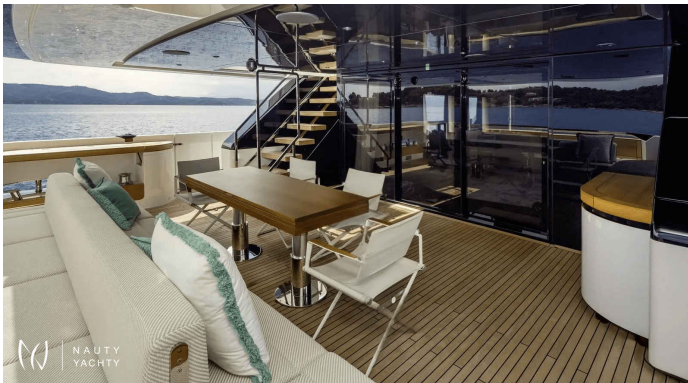

MY MISTAKE PHOTO GALLERY

More Photos and Video

[CLICK HERE](#)