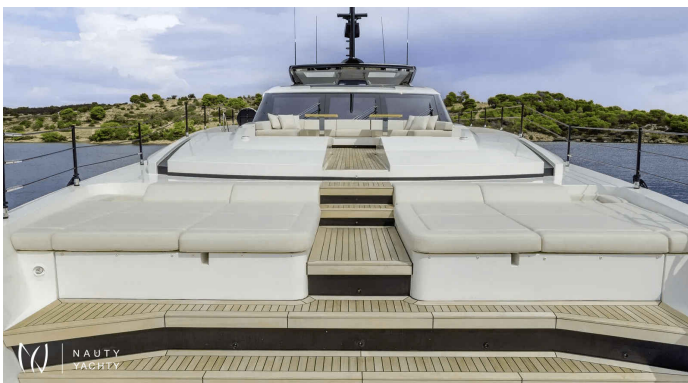

MY MISTAKE PHOTO GALLERY

More Photos and Video

[CLICK HERE](#)