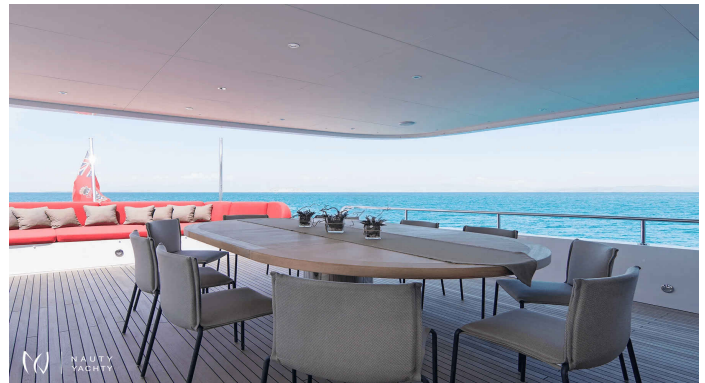

MY EDEN PHOTO GALLERY

More Photos and Video

[CLICK HERE](#)