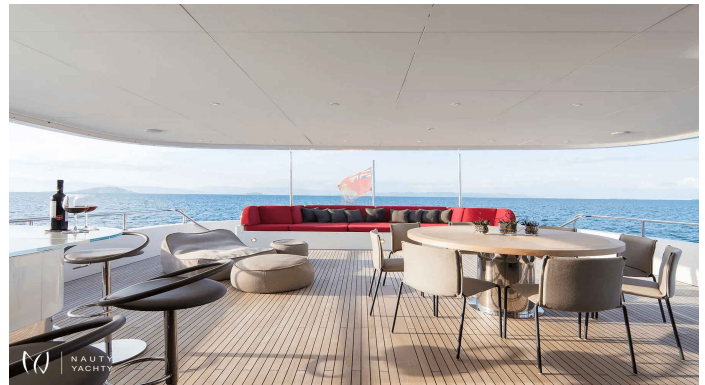

MY EDEN PHOTO GALLERY

More Photos and Video

[CLICK HERE](#)