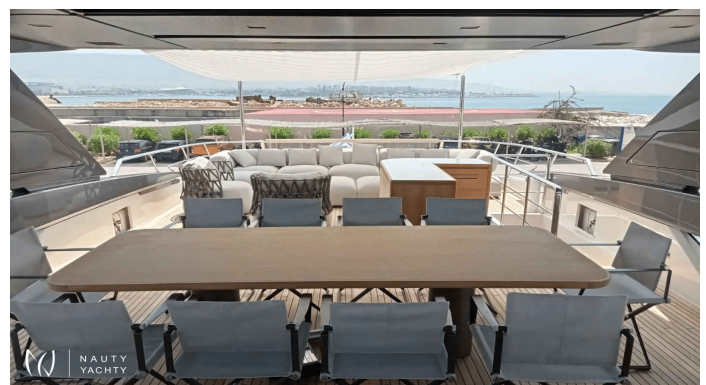

MARY PHOTO GALLERY

More Photos and Video

[CLICK HERE](#)