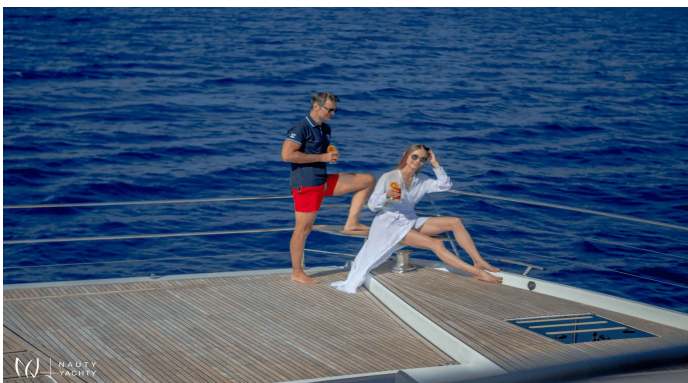

MAJESTY OF GREECE PHOTO GALLERY

More Photos and Video

[CLICK HERE](#)