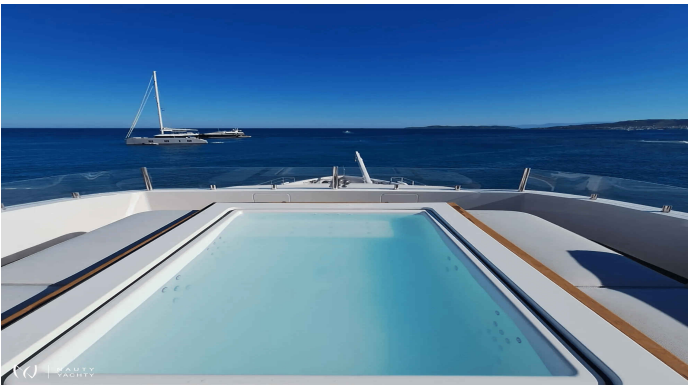

MAESTRO PHOTO GALLERY

More Photos and Video

[CLICK HERE](#)