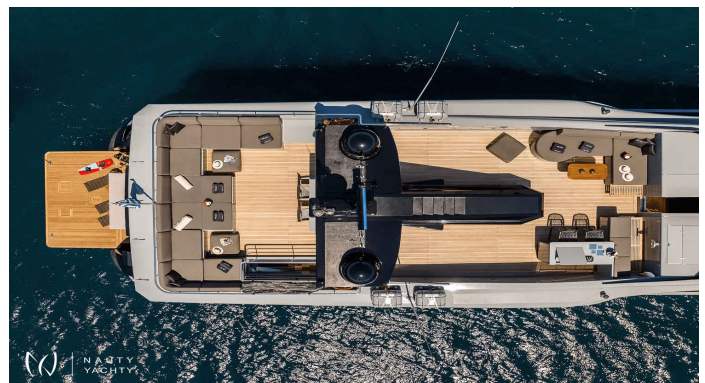

MADO PHOTO GALLERY

More Photos and Video

[CLICK HERE](#)