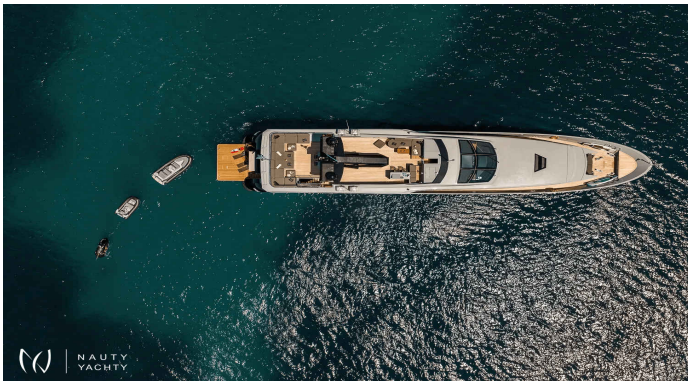

MADO PHOTO GALLERY

More Photos and Video

[CLICK HERE](#)