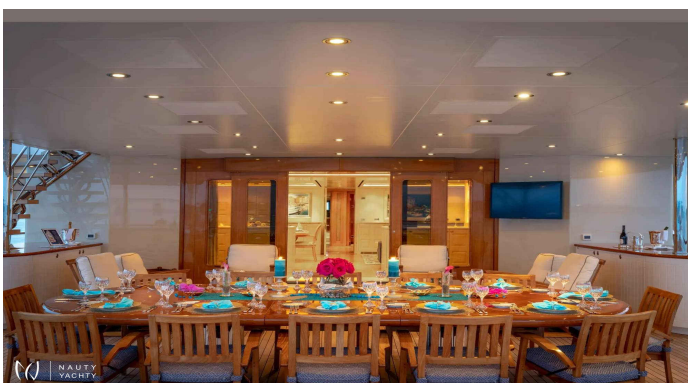

LAUREL PHOTO GALLERY

More Photos and Video

[CLICK HERE](#)