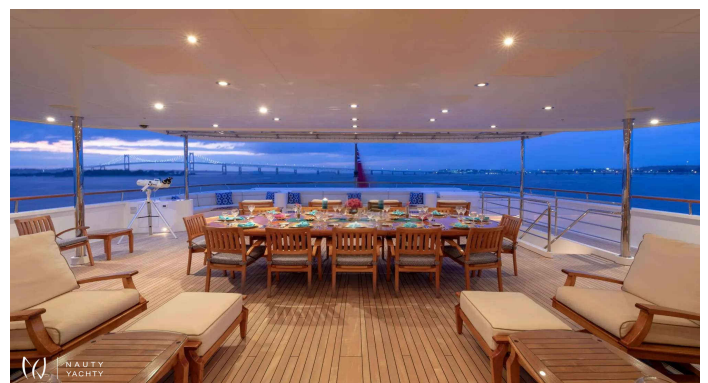

LAUREL PHOTO GALLERY

More Photos and Video

[CLICK HERE](#)