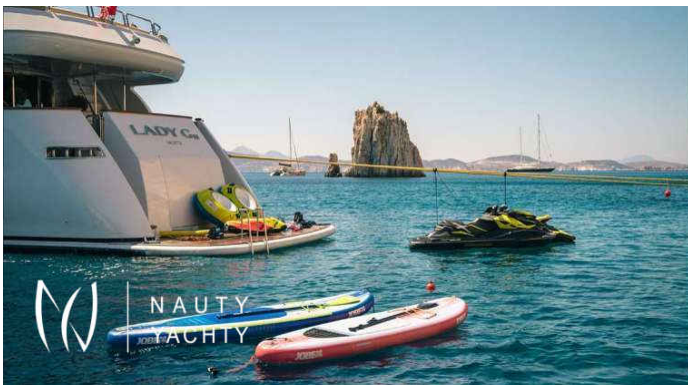

LADY G II PHOTO GALLERY

More Photos and Video

[CLICK HERE](#)