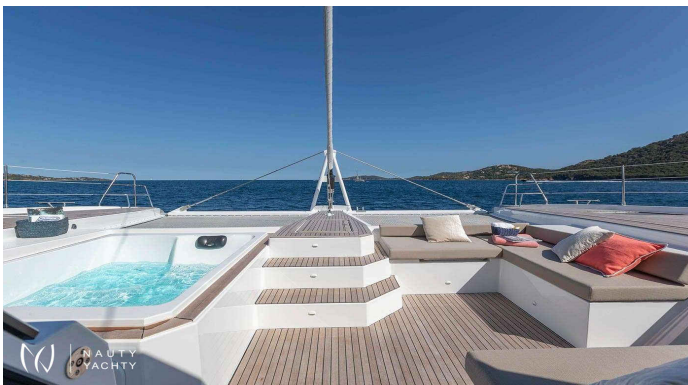

KIMATA PHOTO GALLERY

More Photos and Video

[CLICK HERE](#)