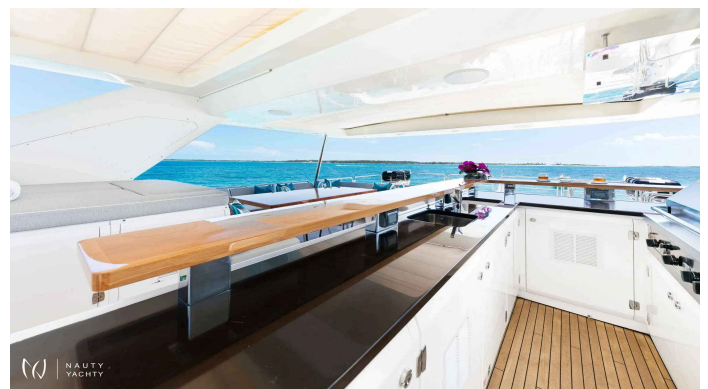

INSIEME PHOTO GALLERY

More Photos and Video

[CLICK HERE](#)