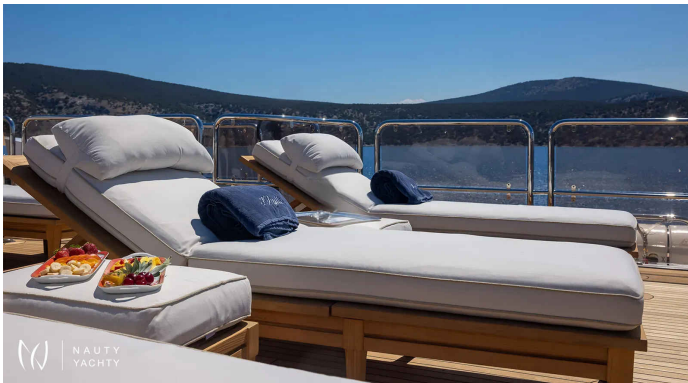

IDYLLIC PHOTO GALLERY

More Photos and Video

[CLICK HERE](#)