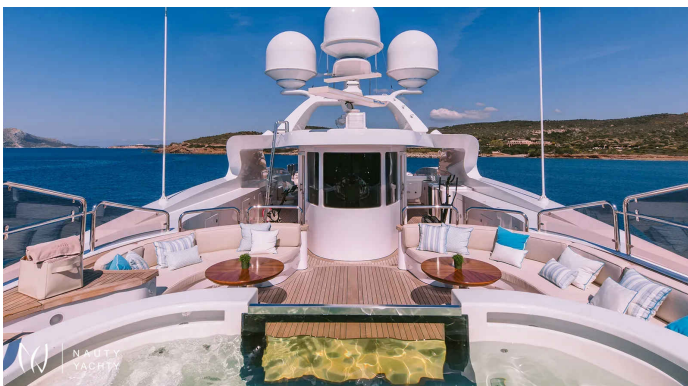

IDYLLIC PHOTO GALLERY

More Photos and Video

[CLICK HERE](#)