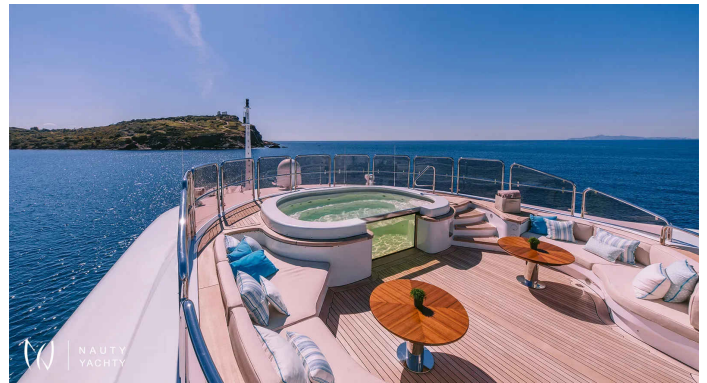

IDYLLIC PHOTO GALLERY

More Photos and Video

[CLICK HERE](#)