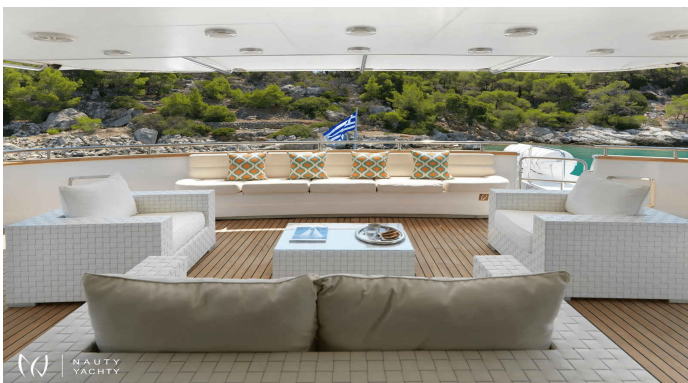

CREW
7

CABIN CONFIGURATION
2 Twin Cabins, 3 Double Cabins

CHARTER RATES

LOW SEASON FROM
€62,500
per week + expenses

HIGH SEASON FROM
€72,500
per week + expenses

FOR MORE INFORMATION

[VISIT YACHT PAGE](#)

IDYLLE PHOTO GALLERY