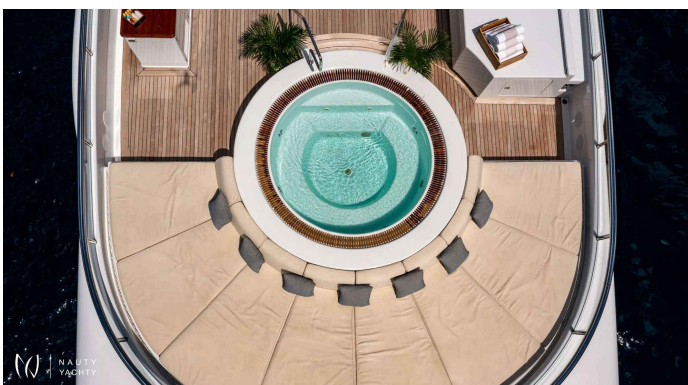

HARLE PHOTO GALLERY

More Photos and Video

[CLICK HERE](#)