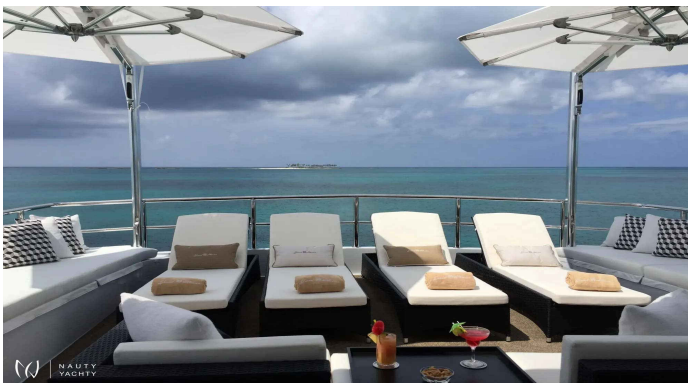

GRAND ILLUSION PHOTO GALLERY

More Photos and Video

[CLICK HERE](#)