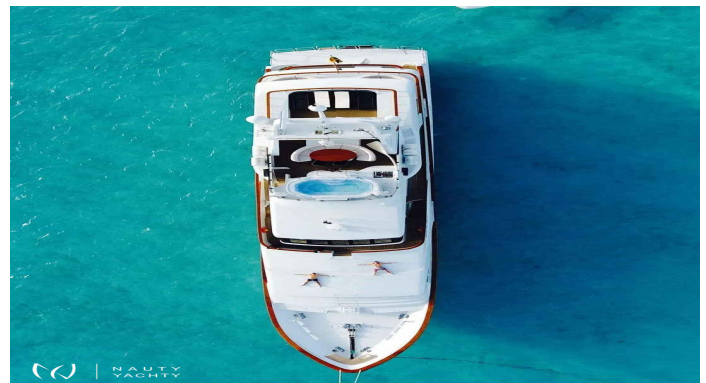

GRAND ILLUSION PHOTO GALLERY

More Photos and Video

[CLICK HERE](#)