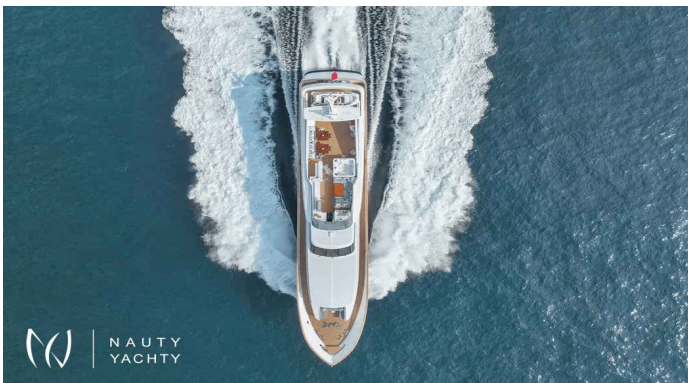

GLADIUS PHOTO GALLERY

More Photos and Video

[CLICK HERE](#)