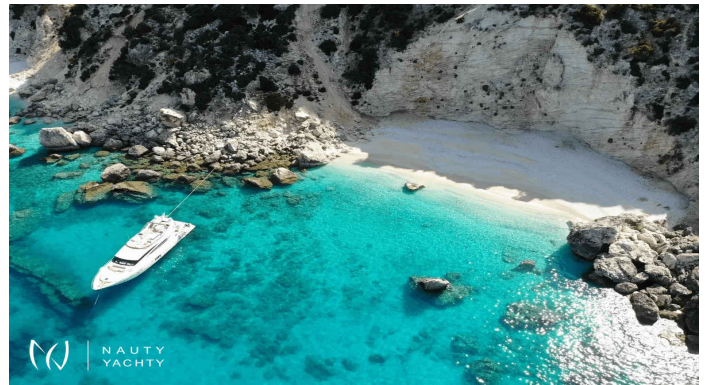

GIA SENA PHOTO GALLERY

More Photos and Video

[CLICK HERE](#)