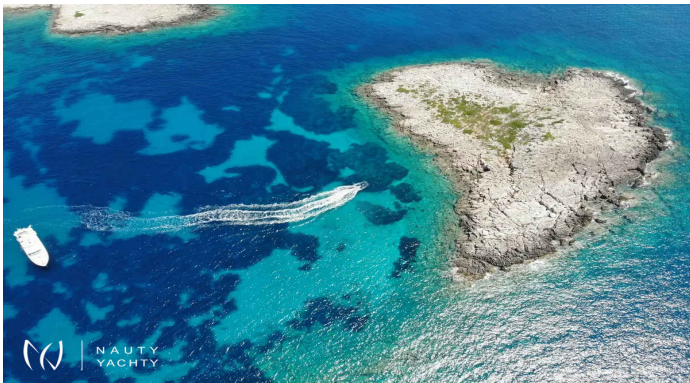

GIA SENA PHOTO GALLERY

More Photos and Video

[CLICK HERE](#)