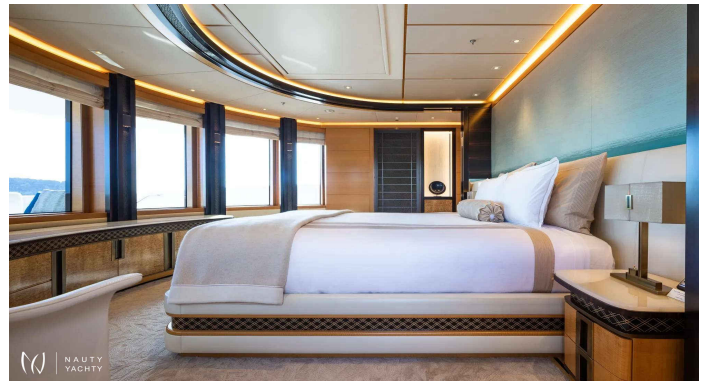

FORMOSA PHOTO GALLERY

More Photos and Video

[CLICK HERE](#)