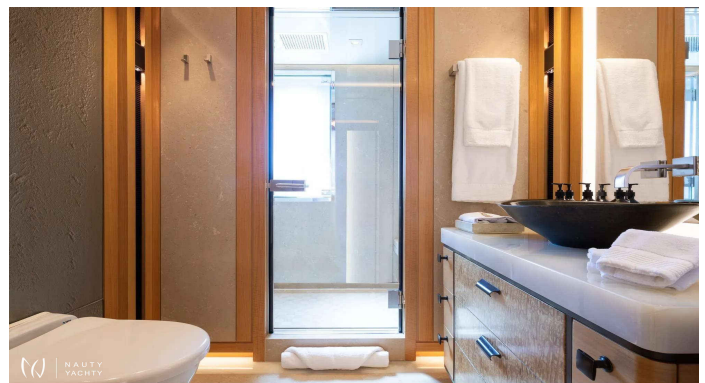

FORMOSA PHOTO GALLERY

More Photos and Video

[CLICK HERE](#)