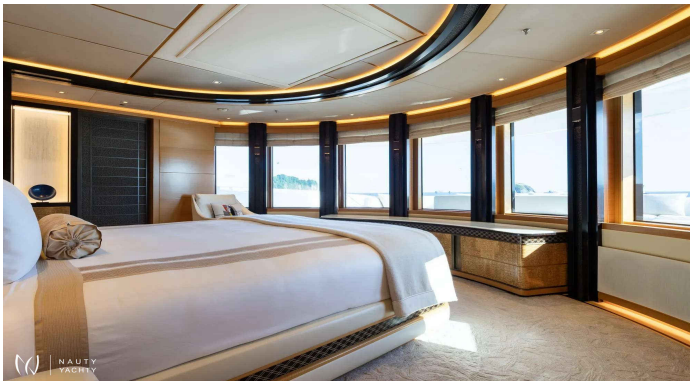

FORMOSA PHOTO GALLERY

More Photos and Video

[CLICK HERE](#)