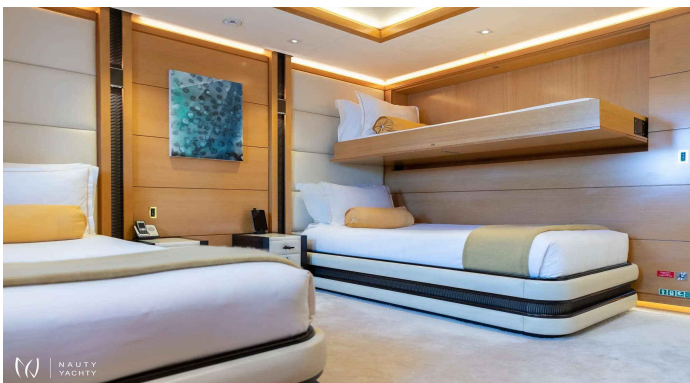

FORMOSA PHOTO GALLERY

More Photos and Video

[CLICK HERE](#)