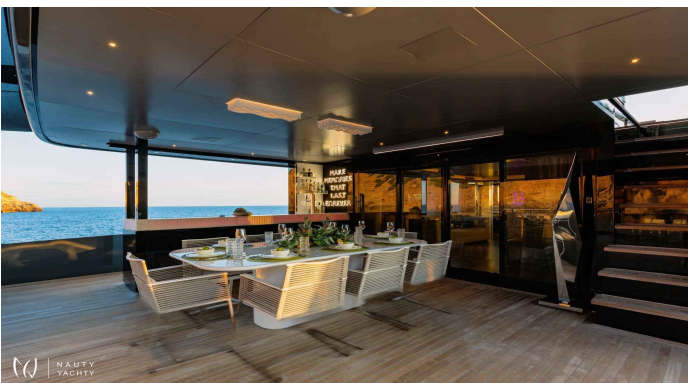

FOREVER PHOTO GALLERY

More Photos and Video

[CLICK HERE](#)