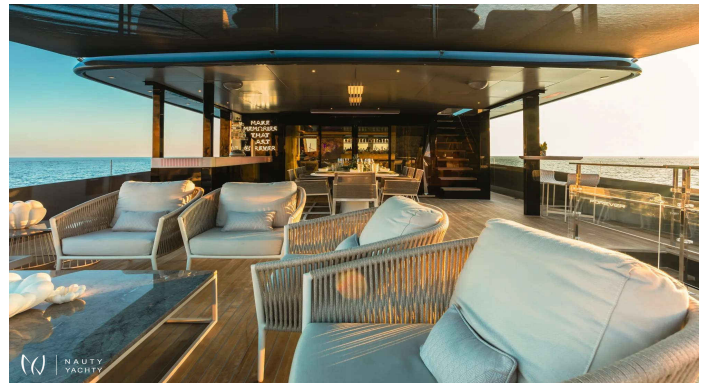

FOREVER PHOTO GALLERY

More Photos and Video

[CLICK HERE](#)