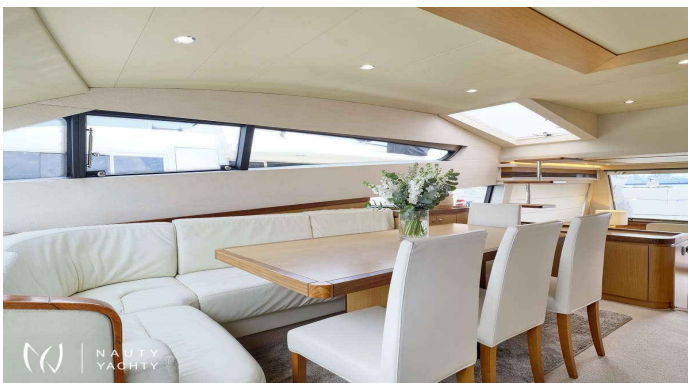

FLOW PHOTO GALLERY

More Photos and Video

[CLICK HERE](#)