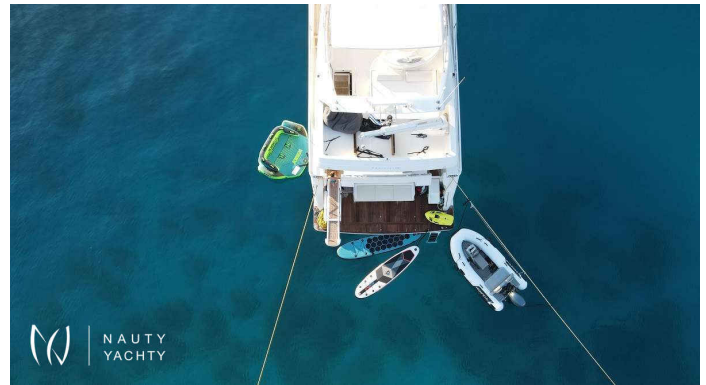

FLOW PHOTO GALLERY

More Photos and Video

[CLICK HERE](#)