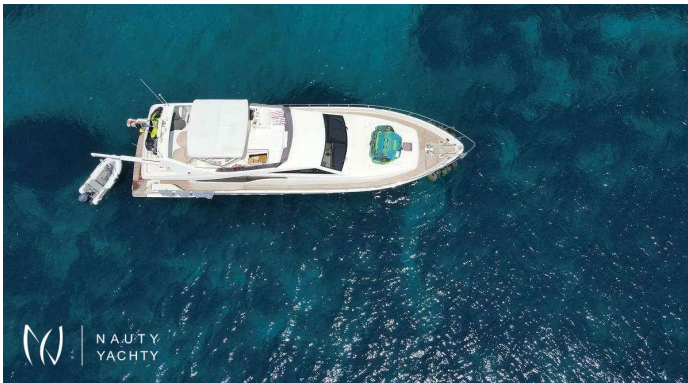

FLOW PHOTO GALLERY

More Photos and Video

[CLICK HERE](#)