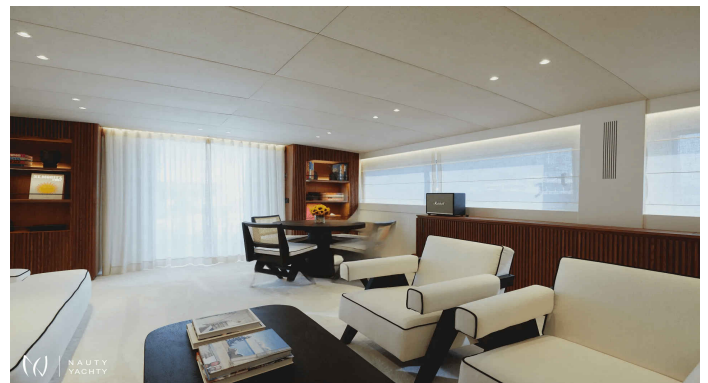

ERA A PHOTO GALLERY

More Photos and Video

[CLICK HERE](#)