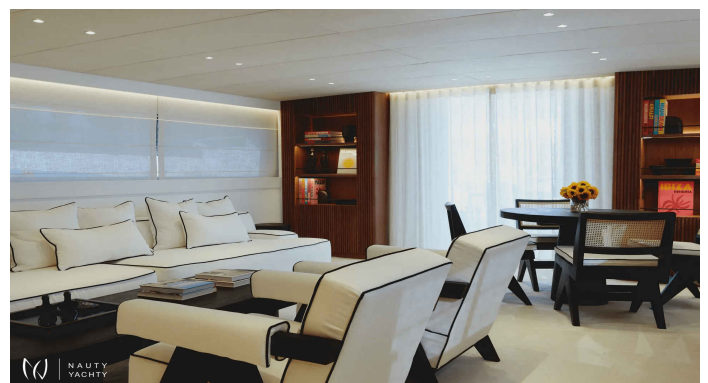

ERA A PHOTO GALLERY

More Photos and Video

[CLICK HERE](#)